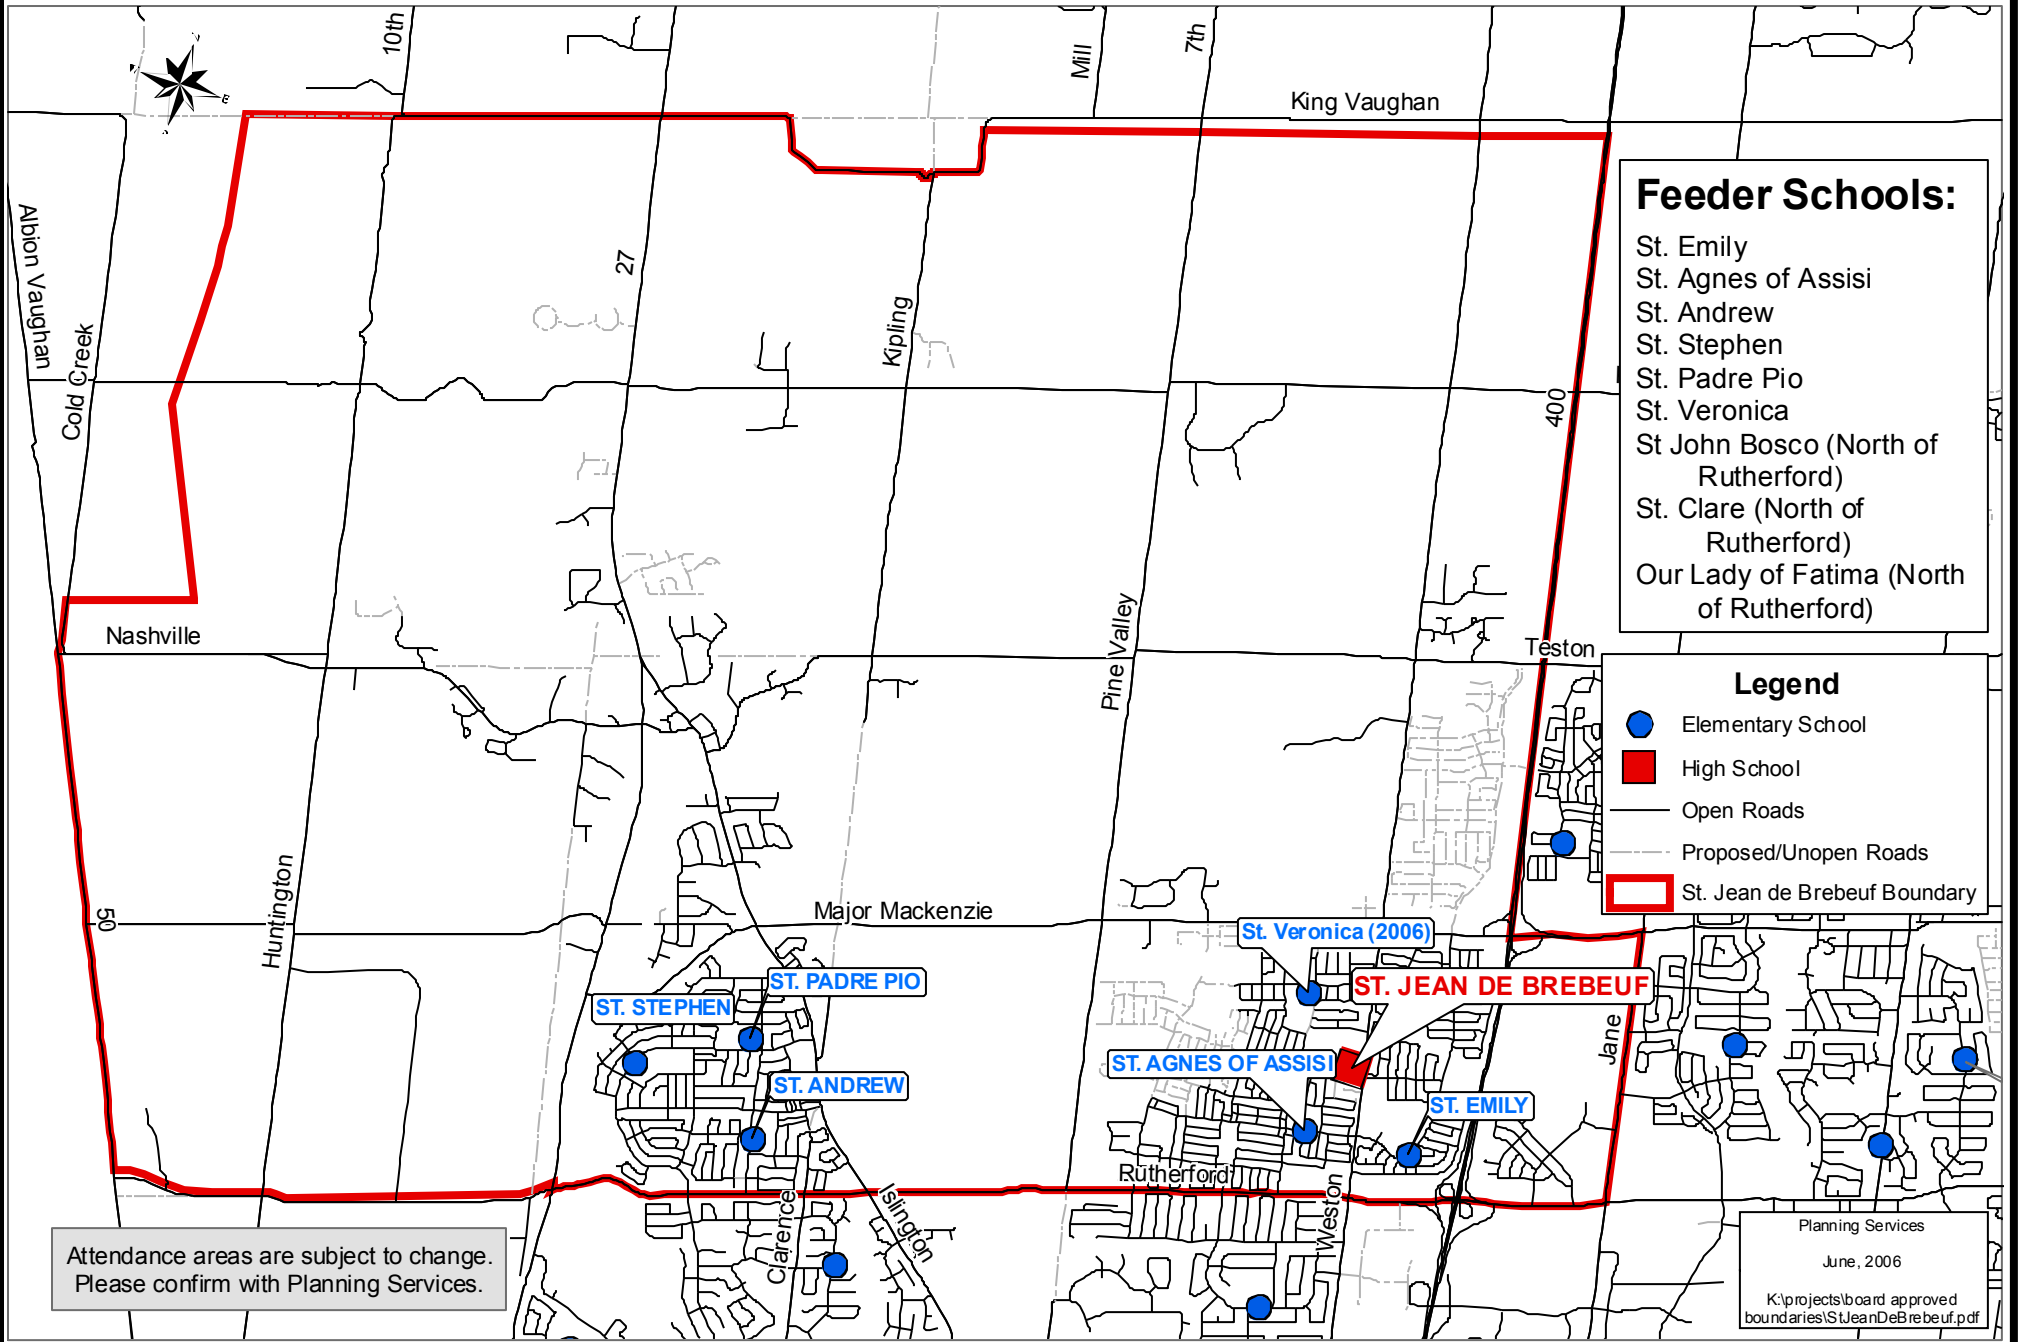

St. Jean de Brebeuf CHS

Board Approved: February 29, 2003
Revised: February 8, 2005
Effective: Upon Opening

Attendance areas are subject to change.
Please confirm with Planning Services.